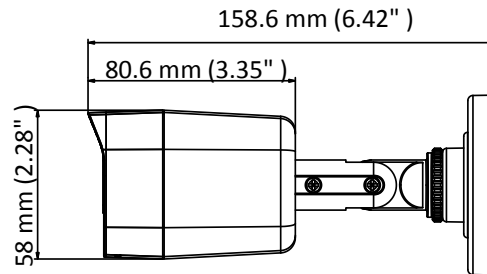

Order Model

DS-2CE16H0T-ITPF

Dimension