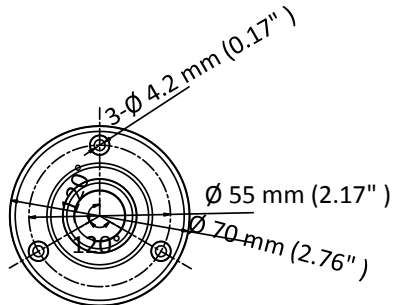

Order Model

DS-2CE16H0T-ITPF

Dimension