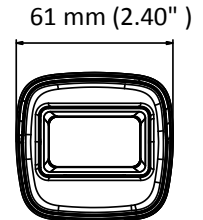

Order Model

DS-2CE16H0T-ITPF

Dimension