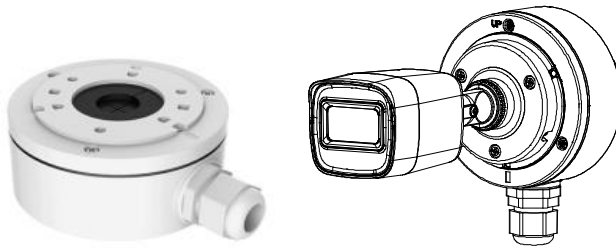

## DS-2CE16H0T-ITPF 5 MP Bullet Camera

### Key Features

- 5 MP high performance CMOS
- 2560 × 1944 resolution
- 2.4 mm fixed lens
- EXIR 2.0, smart IR, up to 20 m IR distance
- OSD menu, 2D DNR, DWDR
- 4 in 1 video output (switchable TVI/AHD/CVI/CVBS)
- IP67
- Up the coax (HIKVISION-C)

## Specification

<b>Camera</b>	
Image Sensor	5 MP CMOS image sensor
Signal System	PAL/NTSC
Resolution	2560 (H) × 1944 (V)
Frame Rate	PAL: 5 MP@20fps, 4 MP@25fps, 1080p@25fps NTSC: 5 MP@20fps, 4 MP@30fps, 1080p@30fps
Min. Illumination	Color: 0.01 Lux @ (F1.2, AGC ON), 0 Lux with IR
Shutter Time	PAL: 1/25 s to 1/50, 000 s NTSC: 1/30 s to 1/50, 000 s
Lens	2.4 mm fixed lens
Horizontal Field of View	110° (2.4 mm)
Lens Mount	M12
Day & Night	IR cut filter
WDR (Digital Wide Dynamic Range)	DWDR
Angle Adjustment	Pan: 0° to 360°; Tilt: 0° to 180°; Rotate: 0° to 360°
<b>Menu</b>	
AGC	Support
D/N Mode	Auto/Color/BW (Black and White)
White Balance	Auto/Manual
BLC	Support
DWDR (Digital Wide Dynamic Range)	Support
Language	English
Functions	Brightness, Sharpness, DNR , Mirror, Smart IR
<b>Interface</b>	
Video Output	1 HD analog output
Switch Button	TVI/AHD/CVI/CVBS
<b>General</b>	
Operating Conditions	-40 °C to 60 °C (-40 °F to 140 °F), humidity: 90% or less (non-condensation)
Power Supply	12 VDC ±25%
Power Consumption	Max. 4.3 W
Protection Level	IP67
Material	Plastic
IR Range	Up to 20 m
Communication	Up the coax, Protocol: HIKVISION-C (TVI output)
Dimensions	158.6 mm × 61 mm × 58 mm (6.42" × 2.40" × 2.28")
Weight	Approx. 180 g (0.40 lb.)

**Order Model**

DS-2CE16H0T-ITPF

**Dimension**

**Accessory**

DS-1280ZJ-XS Junction Box

Distributed by

**HIKVISION**

**Headquarters**